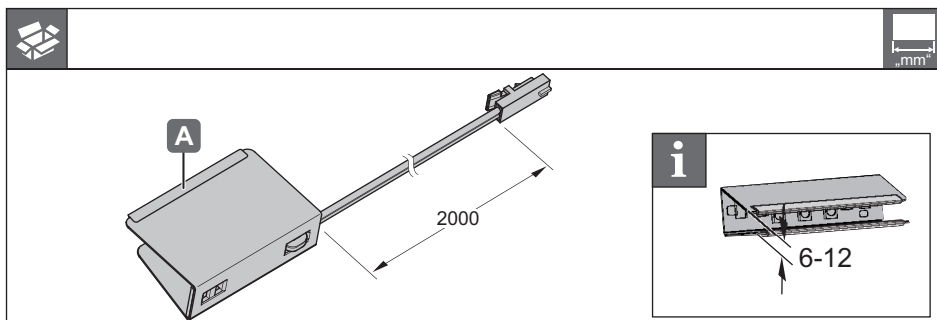

LED 2019

833.74.130

833.74.120

12V System	K	W	T _A	 mm	 mm	
833.74.130	4000 K	0.22 W	-20 °C – +35 °C -4 °F – +95 °F	40 x 25.5 x 12	≥ 50 x 35.5 x 22	833.74.900
833.74.120	6000 K					833.74.901
						833.74.913
						833.74.914
						833.74.917
						833.74.918