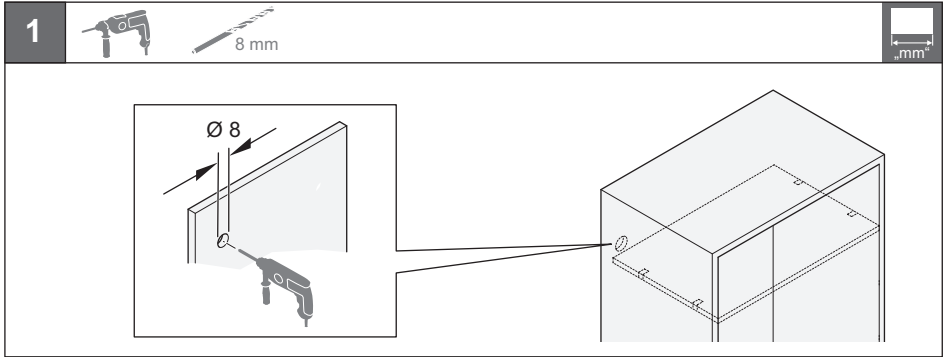

732.28.2T2

HDE 12.04.2013