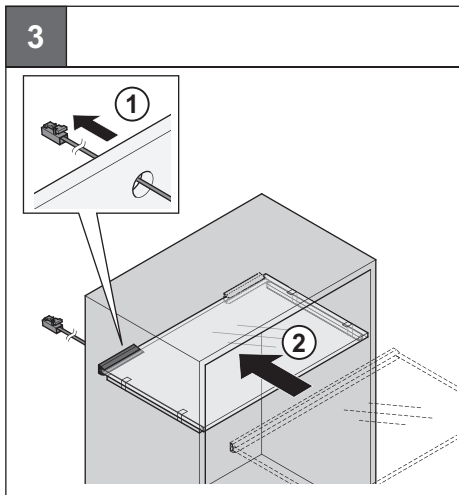

732.28.2T2

HDE 12.04.2013