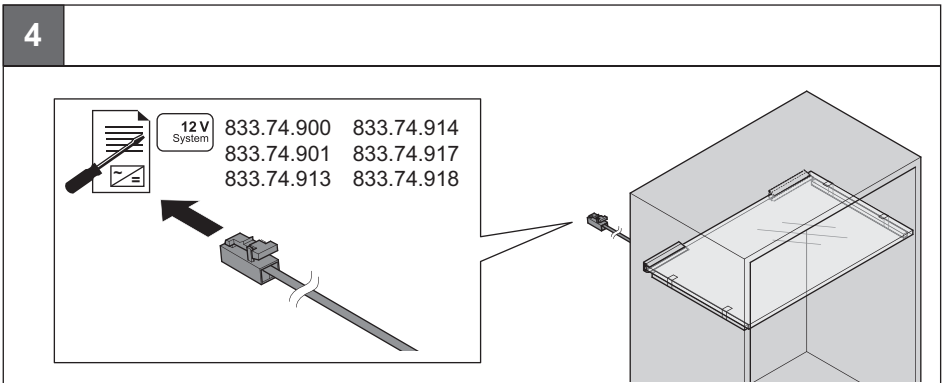

732.28.2T2

HDE 12.04.2013