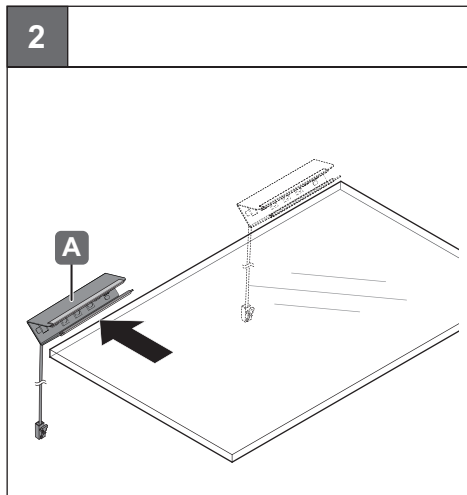

732.28.2T2

HDE 12.04.2013